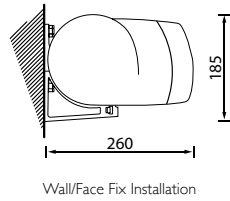

ARMONY PLUS FULL CASSETTE AWNING

GLOBAL AWNING ACCESSORIES

BAT
awning the italian way

WWW.GLOBALAWNINGS.COM.AU

FEATURES

- Full Cassette Awning offering fabric protection and smooth closing.
- 78mm Galvanised Steel Roller Tube.
- 11:1 Gear-Box is fitted as standard – motorisation is available as an optional extra.
- A PVC Hood is another available option.
- Pitch Adjustment from 5 degrees to 40 degrees which is set at installation
- Arm sizes from 1600mm to 3600mm
- Width from 2020mm to 7000mm

Projection (Arm Size mm)	Minimum Width
1600	2080
1850	2330
2100	2580
2350	2830
2600	3080
2850	3330
3100	3580
3600	4080

Wind Class 2 (European) /
Beaufort Force 5 (Australian)
Maximum wind speed of 37kms