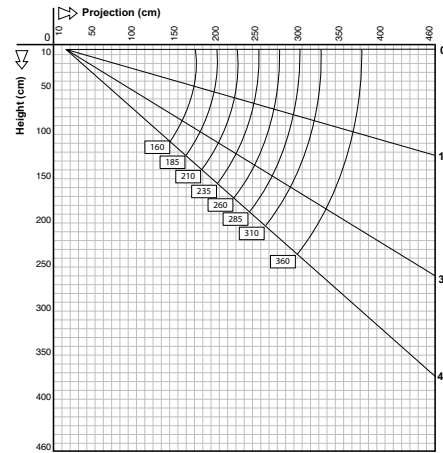

ARMONY PLUS FULL CASSETTE AWNING

GLOBAL AWNING ACCESSORIES

BAT
awning the italian way

WWW.GLOBALAWNINGS.COM.AU

FEATURES

- Full Cassette Awning offering fabric protection and smooth closing.
- 78mm Galvanised Steel Roller Tube.
- 11:1 Gear-Box is fitted as standard – motorisation is available as an optional extra.
- A PVC Hood is another available option.
- Pitch Adjustment from 5 degrees to 40 degrees which is set at installation
- Arm sizes from 1600mm to 3600mm
- Width from 2020mm to 7000mm

Projection (Arm Size mm)	Minimum Width
1600	2080
1850	2330
2100	2580
2350	2830
2600	3080
2850	3330
3100	3580
3600	4080

Wind Class 2 (European) /
Beaufort Force 5 (Australian)
Maximum wind speed of 37kms