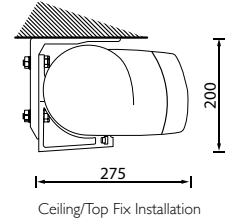

ARMONY PLUS FULL CASSETTE AWNING

GLOBAL AWNING ACCESSORIES

BAT
awning the italian way

WWW.GLOBALAWNINGS.COM.AU

FEATURES

- Full Cassette Awning offering fabric protection and smooth closing.
- 78mm Galvanised Steel Roller Tube.
- 11:1 Gear-Box is fitted as standard – motorisation is available as an optional extra.
- A PVC Hood is another available option.
- Pitch Adjustment from 5 degrees to 40 degrees which is set at installation
- Arm sizes from 1600mm to 3600mm
- Width from 2020mm to 7000mm

Projection (Arm Size mm)	Minimum Width
1600	2080
1850	2330
2100	2580
2350	2830
2600	3080
2850	3330
3100	3580
3600	4080

Wind Class 2 (European) /
Beaufort Force 5 (Australian)
Maximum wind speed of 37kms