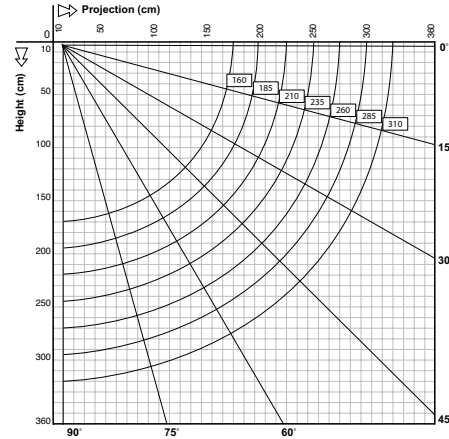

YOUR GLOBAL AWNING ACCESSORIES DEALER