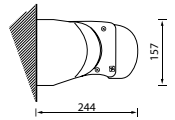

BASE PLUS FULL CASSETTE AWNING

GLOBAL AWNING ACCESSORIES

BAT
awning the italian way

WWW.GLOBALAWNINGS.COM.AU

FEATURES

- Full Cassette Awning offering ultimate protection of the awning, components and fabric
- 70mm Galvanised Steel Roller Tube
- 11:1 Gear-box is standard – motorisation is optional
- Arm sizes from 1600mm to 3100mm
- Awning width from 1900mm to 5000mm
- Pitch adjustment from 5 to 75 degrees is possible with Wall mounting
- Pitch adjustment from 15 to 90 degrees is possible with Ceiling mounting
- The Pitch of the awning is set at installation
- The Base Plus MUST be end fixed – no intermediate fixing is available

WHITE ANTHRACITE

WWW.GLOBALAWNINGS.COM.AU

Projection (Arm Size mm)	Minimum Width
1600	1900
1850	2140
2100	2400
2350	2640
2600	2900
2850	3140
3100	3400

Wall/Face Fix Installation

Wall/Face Fix Installation