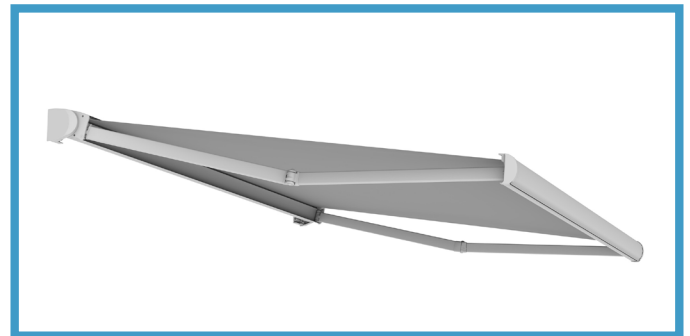

YOUR GLOBAL AWNING ACCESSORIES DEALER