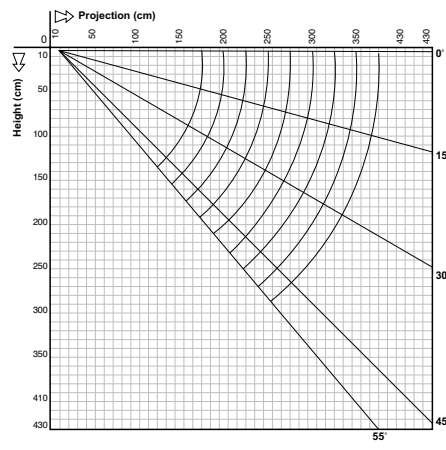

PALLADIO SEMI CASSETTE FOLDING ARM AWNING

GLOBAL AWNING ACCESSORIES

BAT
awning the italian way

WWW.GLOBALAWNINGS.COM.AU

FEATURES

- Deep section front bar offers an appearance of a full cassette awning, but not the price.
- Awning fabric is fully protected in its own cassette
- Uses a 40mm x 40mm Square Bar
- 78mm Galvanised steel roller tube
- Powder-coated Aluminium Hood extends to the wall, minimizing the amount of debris which can fall behind the awning
- 11:1 Gearbox is standard
- Pitch Adjustment on each arm to 55 degrees
- Projection from 1600mm to 3600mm

Projection (Arm Size mm)	Minimum Width
1600	2000
1850	2250
2100	2500
2350	2750
2600	3000
2850	3250
3100	3500
3600	4000

Wind Class 2 (European) /
Beaufort Force 5 (Australian)
Maximum wind speed of 37kms