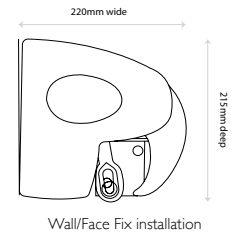

PALLADIO SEMI CASSETTE FOLDING ARM AWNING

GLOBAL AWNING ACCESSORIES

BAT
awning the italian way

WWW.GLOBALAWNINGS.COM.AU

FEATURES

- Deep section front bar offers an appearance of a full cassette awning, but not the price.
- Awning fabric is fully protected in its own cassette
- Uses a 40mm x 40mm Square Bar
- 78mm Galvanised steel roller tube
- Powder-coated Aluminium Hood extends to the wall, minimizing the amount of debris which can fall behind the awning
- 11:1 Gearbox is standard
- Pitch Adjustment on each arm to 55 degrees
- Projection from 1600mm to 3600mm

Projection (Arm Size mm)	Minimum Width
1600	2000
1850	2250
2100	2500
2350	2750
2600	3000
2850	3250
3100	3500
3600	4000

Wind Class 2 (European) /
Beaufort Force 5 (Australian)
Maximum wind speed of 37kms